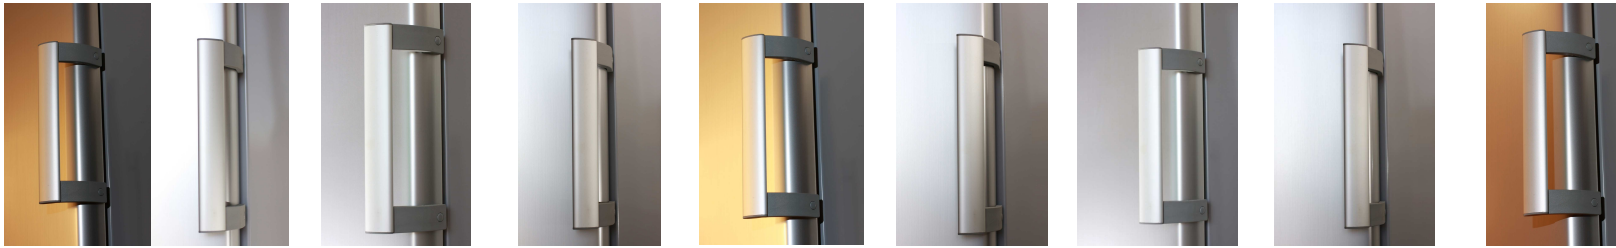

Handle ESTAL

New frontiers
in Aluminium design

modern and elegant

young, delicate but strong

A new aluminium handle with a young modern style but elegant all the while, solid and slender, together with a soft comfortable grip, to provide a pleasant hold, for a refreshed refrigerator design.

shapely

This brand new handle in Coni Technic catalogue well mixes the concept of Aluminium design with the use of reinforced plastic materials in a balanced proportion of slender style and strength.

a smooth touch of colour

The back side insert, made of a proper softening material, contributes to a smooth grip while holding the handle, and gives the opportunity of a non-intrusive colour touch which may fit to each specific refrigerator style.