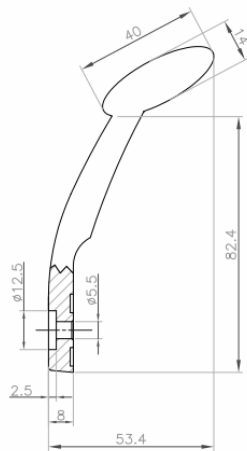

shapely

This brand new handle in Coni Technic catalogue well mixes the concept of Aluminium design with the use of reinforced plastic materials in a balanced proportion of slender style and strength.

a smooth touch of colour

dimensions

coni technic srl

Via Podgora, 34/36
20813 Bovisio Masciago
Monza Brianza
Italy

For more information please contact us at:

info@conigroup.it

Visit our website:

www.conigroup.it