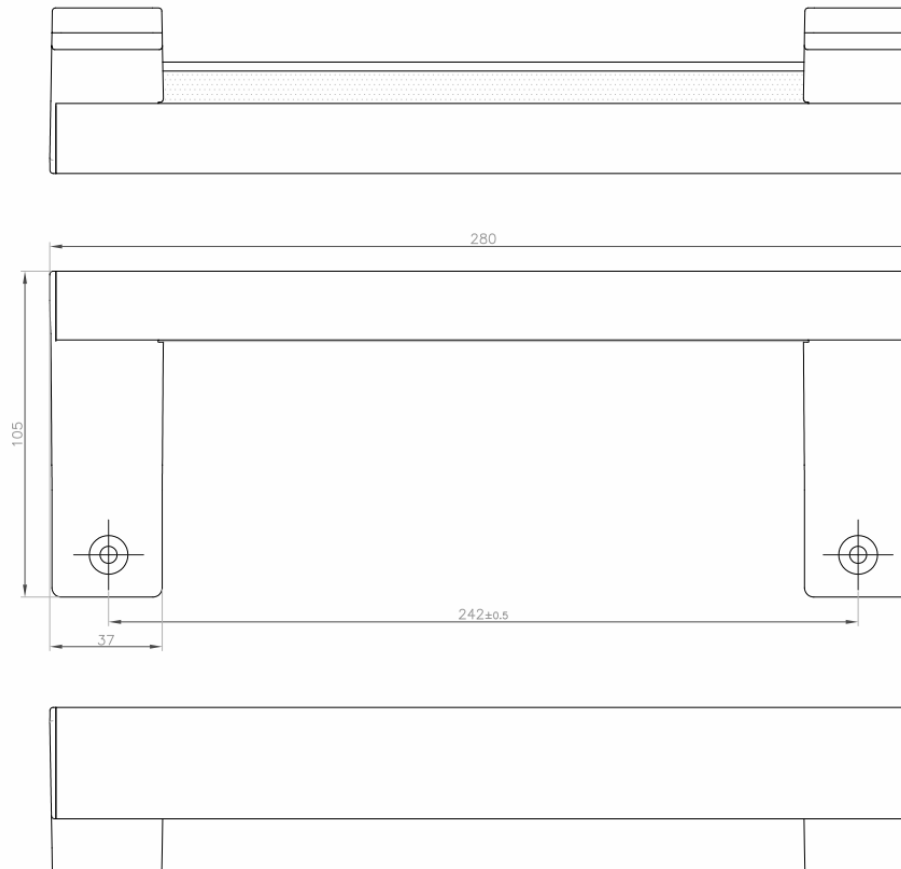

dimensions